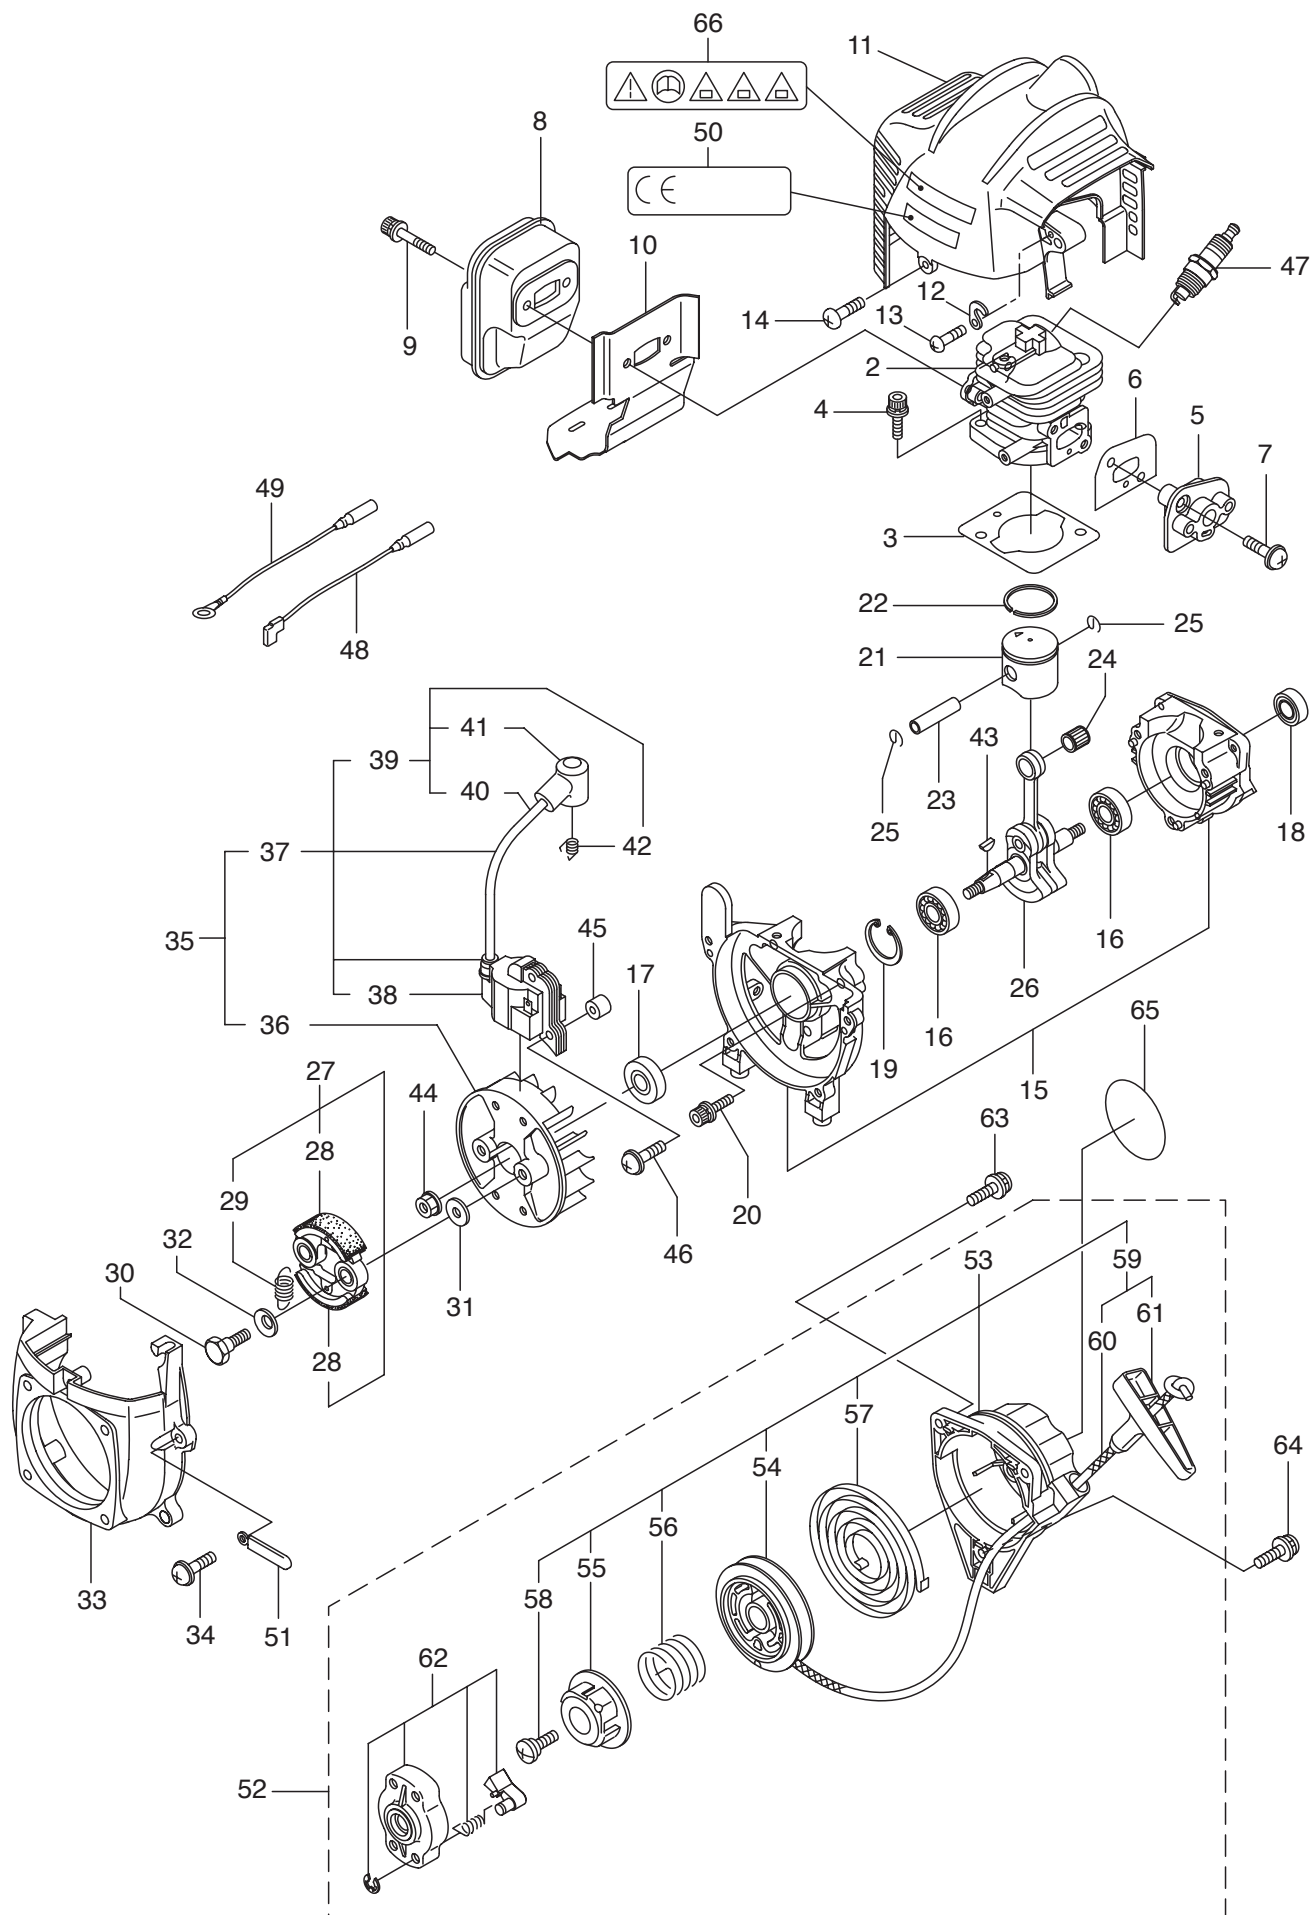

3. BC2300RS
ENGINE

Ref. No.	Part No.	Part Name	Q'ty	Remarks
3-1	858235	Engine	1	EE230/11
3-2	266249	Cylinder	1	New gasket required
3-3	283420	Gasket	1	
3-4	267290	Cap Screw	2	M5X20
3-5	263772	Insulator	1	New gasket required
3-6	267049	Gasket	1	
3-7	269826	Screw	2	M5X25
3-8	281524	Muffler	1	
3-9	266264	Cap Screw	2	M5X50
3-10	280409	Gasket	1	
3-11	280846	Top Cover	1	
3-12	283983	Hook	1	
3-13	283984	Screw	1	M5X50
3-14	280144	Screw	1	4X16
3-15	280341	Crankcase	1	
3-16	280488	Bearing	2	PPL6001
3-17	261492	Oil Seal	1	
3-18	261386	Oil Seal	1	
3-19	055185	Snap Ring	1	#28
3-20	261612	Cap Screw	3	M5X30
3-21	263569	Piston	1	
3-22	263789	Piston Ring	1	(2)required
3-23	261036	Piston Pin	1	
3-24	263957	Bearing, Needle	1	
3-25	261576	Clip, Piston Pin	2	
3-26	267193	Crankshaft/Conn.Rod Ass'y	1	
3-27	269168	Clutch Ass'y	1	Incl.28,29
3-28	269169	Clutch Shoe	2	(2)required
3-29	269173	Spring, Clutch	1	
3-30	269647	Clutch Bolt	2	
3-31	269175	Washer	2	6.1X15X1.6
3-32	261777	Wave Washer	2	
3-33	283386	Fan Cover	1	
3-34	269831	Screw	4	M5X20
3-35	280469	Magneto Ass'y	1	Incl.36-42
3-36	261356	Rotor/Fan	1	
3-37	280470	Ignition Coil Ass'y	1	Incl.38-42
3-38	267401	Coil	1	
3-39	280868	Spark Plug Wire Ass'y	1	Incl.40-42
3-40	280869	Spark Plug Wire	1	
3-41	280870	Plug Boot	1	
3-42	280871	Connector	1	
3-43	261076	Woodruff Key	1	3X10
3-44	261417	Nut, Rotor	1	M8
3-45	280381	Spacer	2