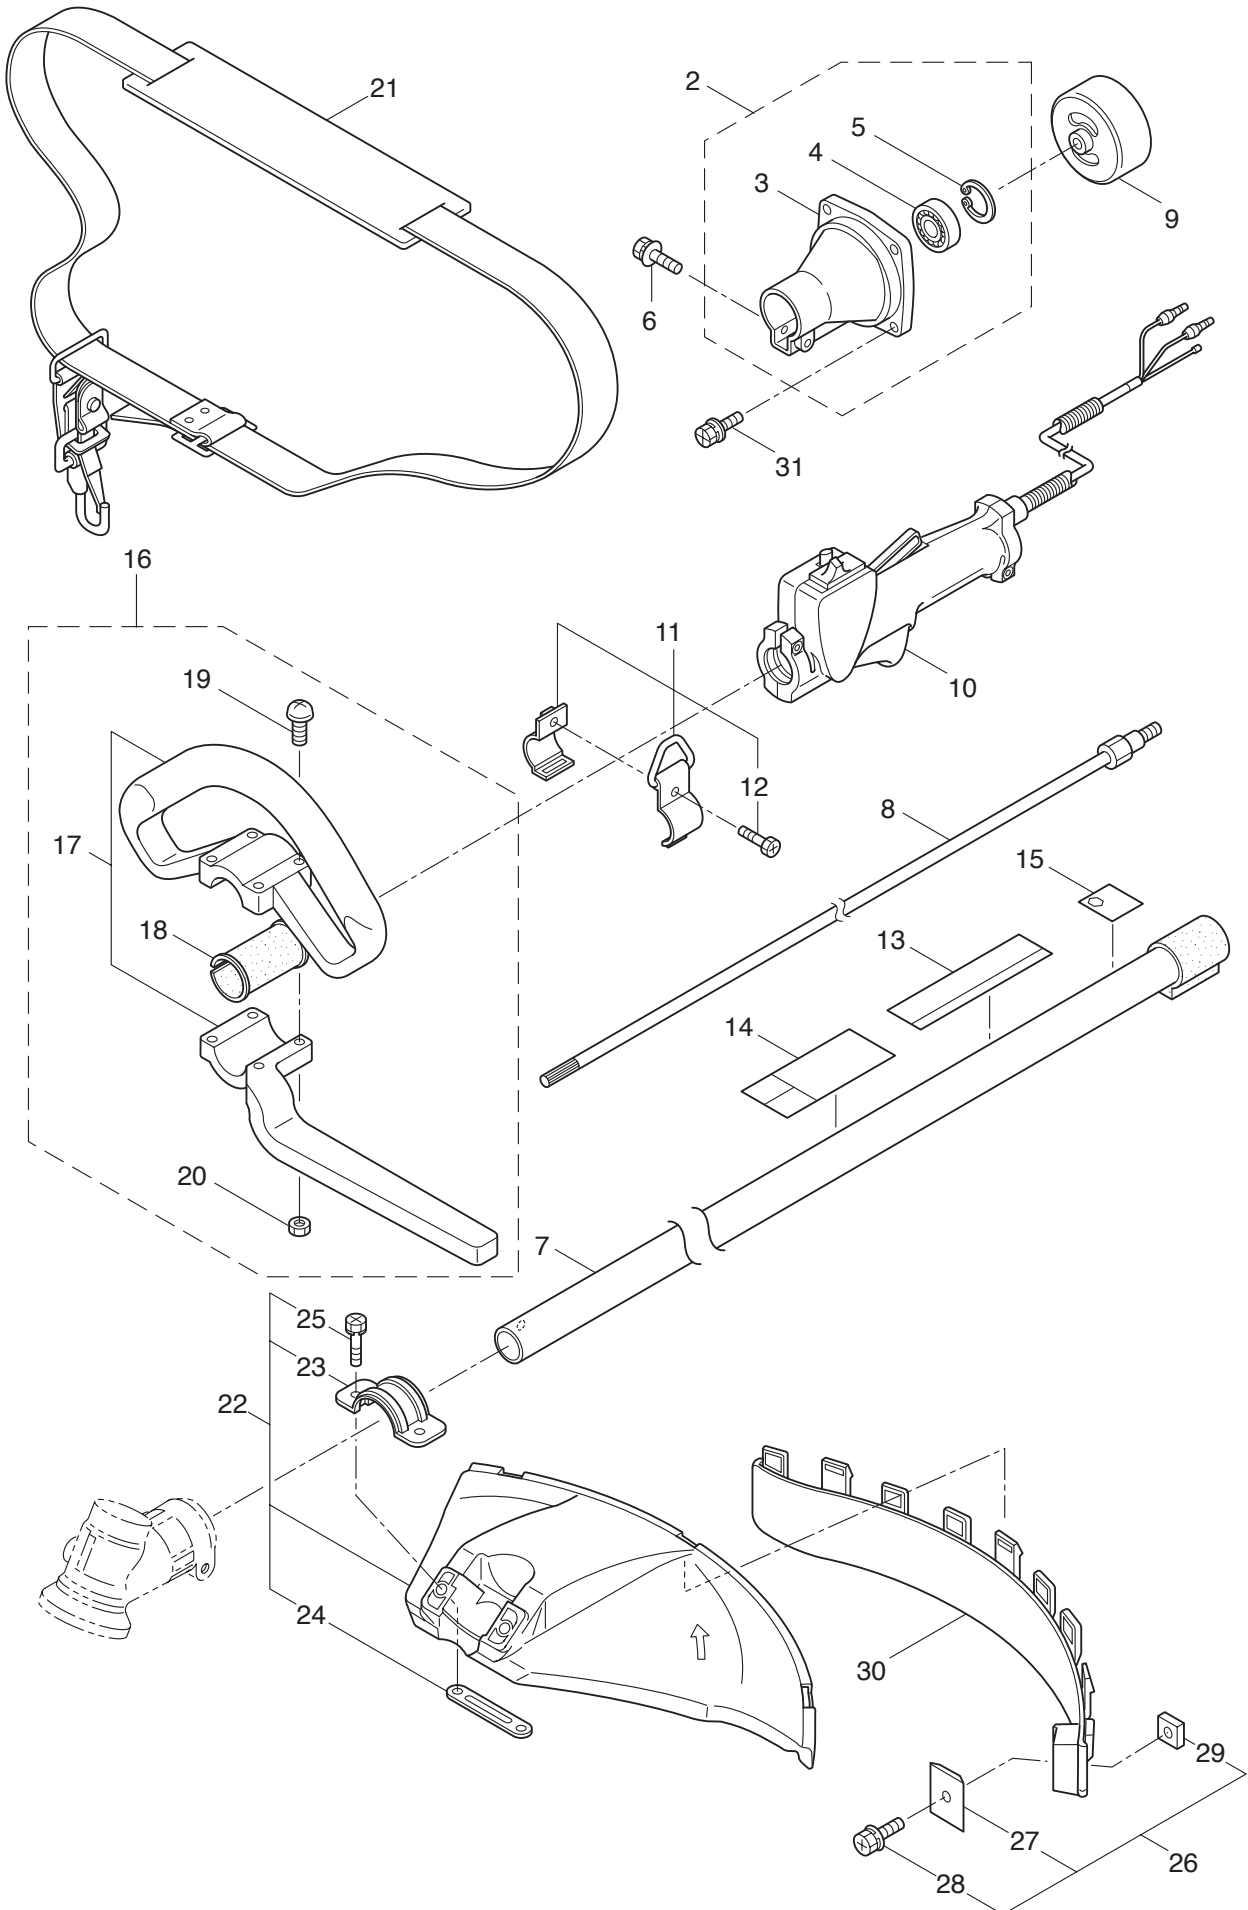

PARTS LIST

BC2300RS

CONTENTS

1. MAIN BODY	1 ~ 2
2. GEARCASE	3 ~ 4
3. ENGINE.....	5 ~ 8
4. CARBURETOR, FUEL TANK	9 ~ 10
5. ACCESSORIES	11 ~ 12

2007. 09.

P/N 522447

1. BC2300RS
MAIN BODY

Ref. No.	Part No.	Part Name	Q'ty	Remarks
1-1	363381	BC2300RS	1	
1-2	221473	Clutch Case Ass'y	1	Incl.3-5
1-3	221474	Clutch Case	1	
1-4	016405	Bearing	1	#6200ZZ
1-5	013825	Snap Ring	1	#30
1-6	096042	Bolt	1	M5X30
1-7	224123	Driveshaft Tube	1	
1-8	226399	Driveshaft Ass'y	1	
1-9	229091	Clutch Drum	1	
1-10	223153	Throttle Trigger	1	
1-11	054691	Hanging Bracket Ass'y	1	Incl.12
1-12	089738	Bolt	1	M5X15
1-13	229041	Label	1	BC2300RS
1-14	223188	Label	1	
1-15	228043	Label	1	
1-16	222454	Loop Handle Ass'y	1	Incl.17-20
1-17	222520	Loop Handle	1	
1-18	213171	Buffer	1	
1-19	222142	Screw	4	M5X28
1-20	081027	Nut	4	M5
1-21	220533	Hanging Strap Ass'y	1	
1-22	228392	Safety Cover Ass'y	1	Incl.23-25
1-23	227820	Bracket	1	
1-24	227819	Threaded Bracket	1	
1-25	092555	Bolt	2	M6X30
1-26	228301	String Cutter Ass'y	1	Incl.27-29
1-27	227823	String Cutter	1	
1-28	817002	Bolt	1	M5X20
1-29	228325	Nut	1	M5
1-30	227812	Cover Extention	1	
1-31	817002	Bolt	4	M5X20

2. BC2300RS
GEARCASE

Ref. No.	Part No.	Part Name	Q'ty	Remarks
2-1	225835	Gearcase Ass'y	1	Incl.2-16
2-2	226284	Gearcase	1	
2-3	225897	Bolt	1	M6X8
2-4	226285	Bearing	1	#626
2-5	227108	Gear Set	1	
2-6	112184	Bearing	1	#6000DDU
2-7	054676	Snap Ring	1	#26
2-8	225898	Collar	1	10X16XT2.6
2-9	226286	Bearing	1	#609ZZ
2-10	228477	Snap Ring	1	#9
2-11	140270	Snap Ring	1	#24
2-12	092561	Bolt	1	M5X25
2-13	225891	Blade Boss A	1	
2-14	225892	Blade Boss B	1	
2-15	225893	Nut	1	M8
2-16	225896	Bolt	1	M5X10