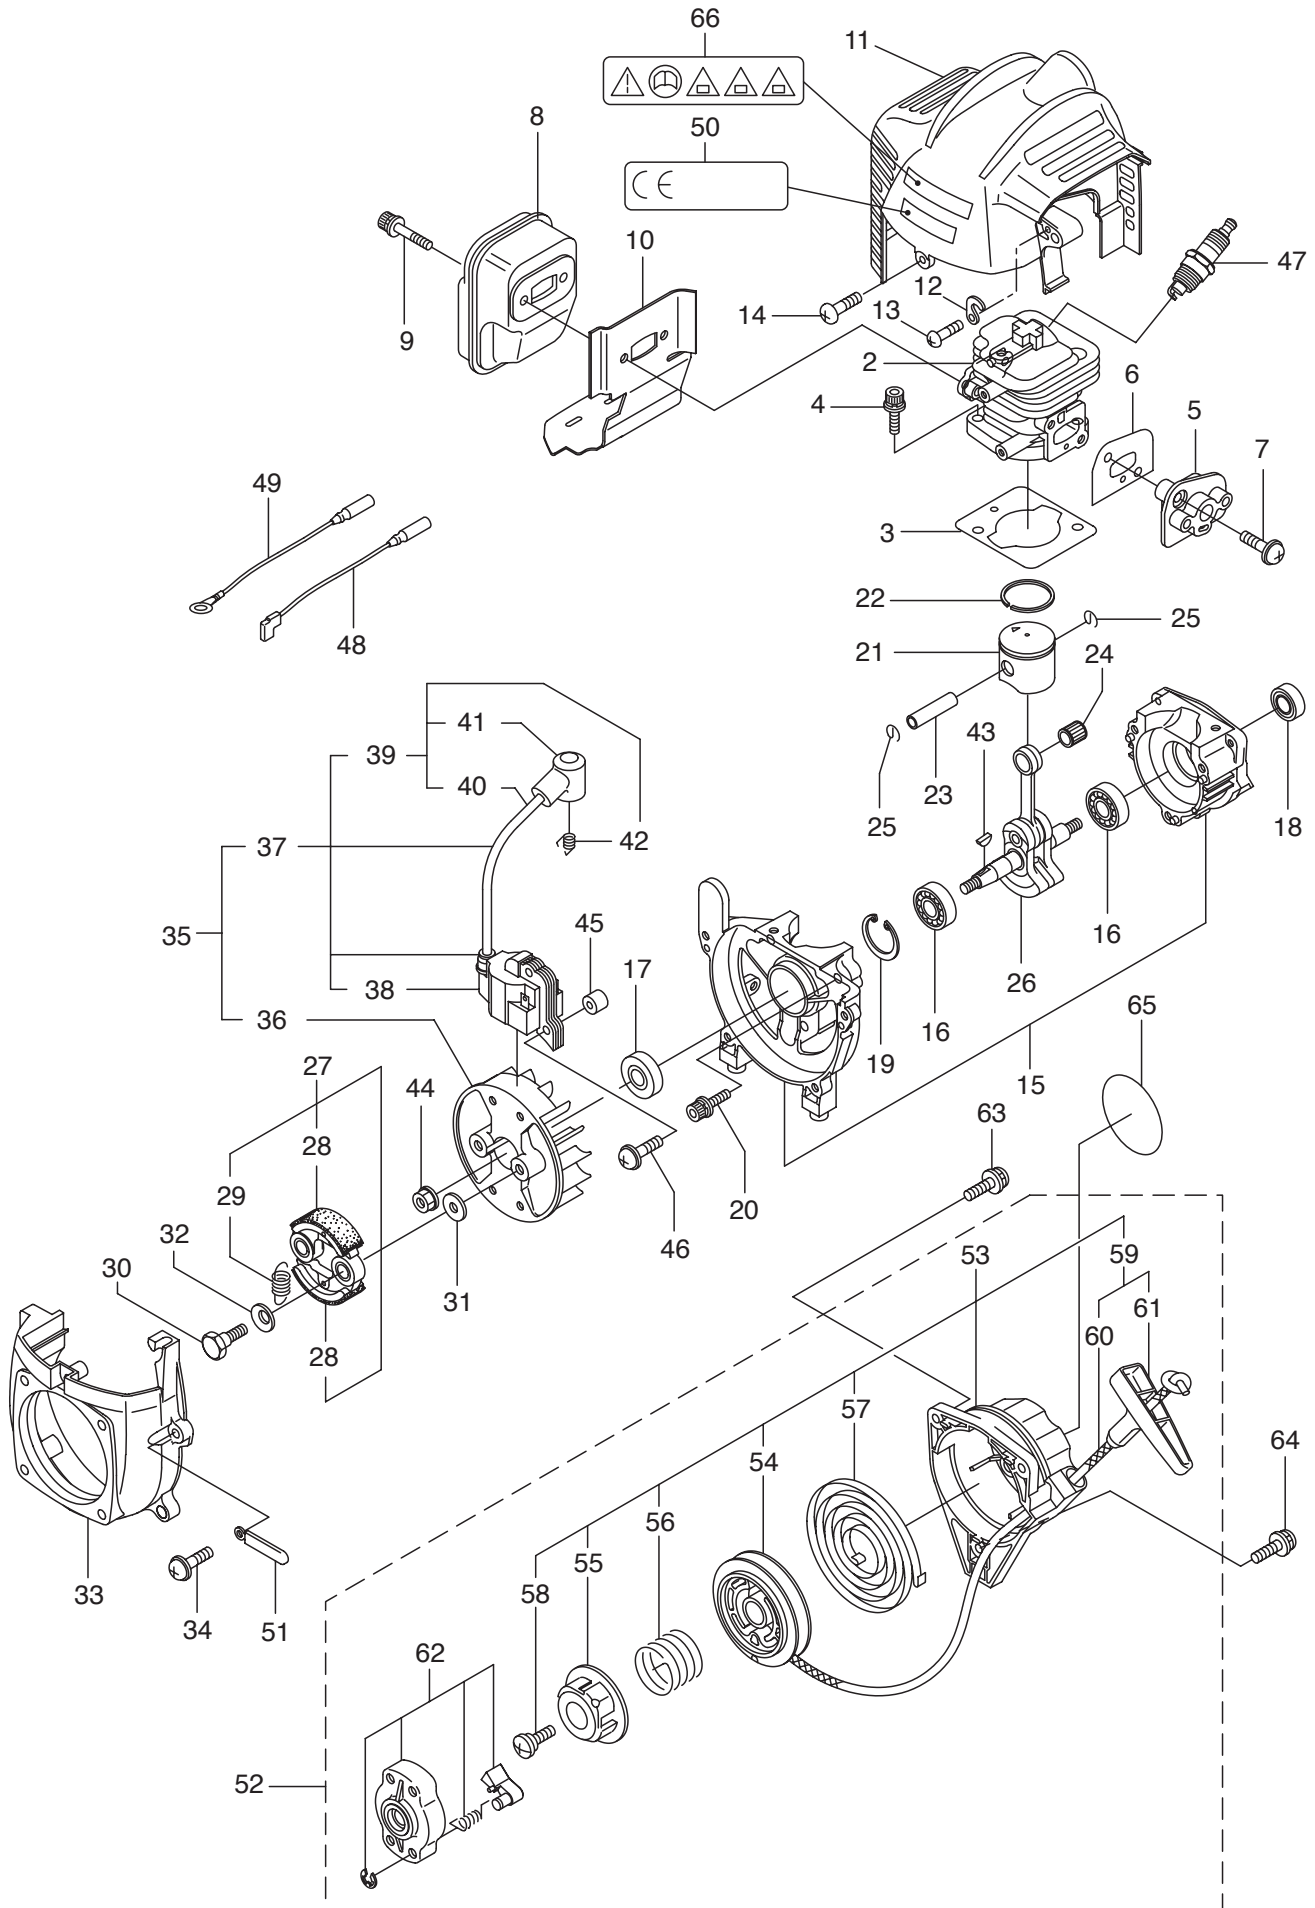

3. BC2300RS ENGINE

Ref. No.	Part No.	Part Name	Q'ty	Remarks
3-46	269832	Screw	2	M4X25
3-47	262483	Spark Plug	1	BPMPR6Y
3-48	267492	Wire, Lead	1	
3-49	282880	Wire, Lead	1	
3-50	267561	Label	1	
3-51	264588	Clamp	1	
3-52	282404	Recoil Starter Ass'y	1	Incl.53-62
3-53	282405	Recoil Ass'y	1	Incl.54-61
3-54	283411	Reel	1	
3-55	283412	Cam Plate	1	
3-56	280930	Spring	1	
3-57	280931	Spiral Spring	1	
3-58	267213	Set Screw	1	
3-59	280932	Starter Rope Ass'y	1	Incl.60,61
3-60	280933	Starter Rope	1	
3-61	267219	Starter Knob	1	
3-62	280934	Starter Pawl Ass'y	1	
3-63	280489	Screw	2	M4X20
3-64	269833	Screw	1	M4X16
3-65	283992	Label	1	BC2300RS(CE)
3-66	265694	Label	1