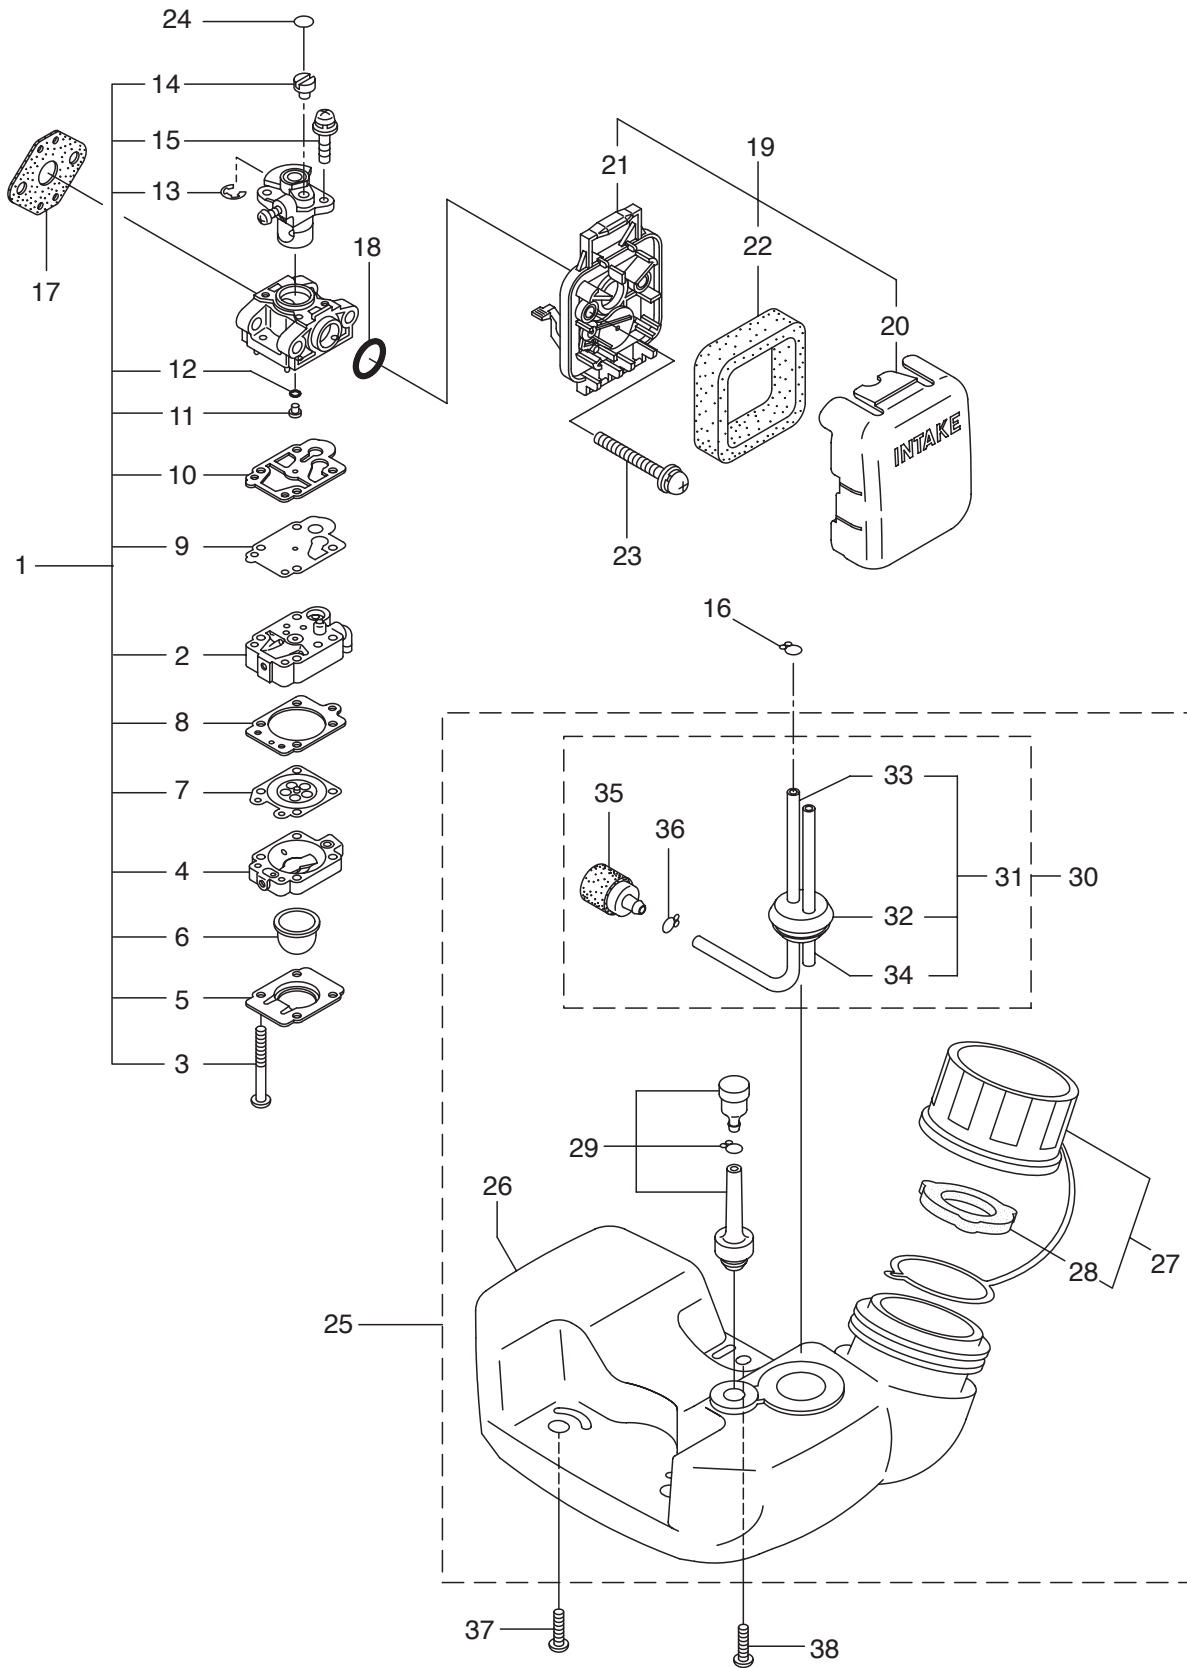

4. BC2300RS
CARBURETOR, FUEL TANK

Ref. No.	Part No.	Part Name	Q'ty	Remarks
4-1	283893	Carburetor Ass'y	1	Incl.2-15
4-2	263739	Pump Body	1	
4-3	262996	Screw	4	
4-4	262991	Purge Body	1	
4-5	262992	Cover Plate	1	
4-6	261874	Primer Bulb	1	
4-7	283905	Diaphragm, Metering	1	
4-8	262993	Gasket	1	
4-9	262994	Diaphragm, Fuel Pump	1	
4-10	282576	Gasket	1	
4-11	262730	Main Jet	1	
4-12	261871	O-Ring	1	
4-13	261876	E-Ring	1	
4-14	261658	Swivel	1	
4-15	264682	Screw	2	
4-16	261117	Clip	1	
4-17	261864	Gasket	1	
4-18	264691	O-Ring	1	
4-19	266420	Cleaner Ass'y	1	Incl.20-22
4-20	264709	Cover	1	
4-21	266433	Case Ass'y	1	
4-22	264695	Filter	1	
4-23	269834	Screw	2	M5X60
4-24	280020	Swivel Ring	1	
4-25	283687	Fuel Tank Ass'y	1	Incl.26-36
4-26	282401	Fuel Tank	1	
4-27	281564	Fuel Tank Cap Ass'y	1	Incl.28
4-28	269377	Gasket	1	
4-29	261696	Breather Ass'y	1	
4-30	283299	Fuel Pipe Pick-up Ass'y	1	Incl.31-36
4-31	283300	Fuel Pipe Ass'y	1	Incl.32-34
4-32	261115	Grommet	1	
4-33	261690	Fuel Pipe	1	160L
4-34	283301	Return Pipe	1	135L
4-35	264653	Filter Ass'y	1	
4-36	261117	Clip	1	
4-37	269828	Screw	2	M5X16
4-38	281208	Screw	1	M5X16