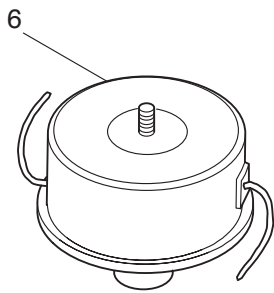

5. BC2300RS
ACCESSORIES

Ref. No.	Part No.	Part Name	Q'ty	Remarks
5-1	210418	Box Spanner	1	13X19X(+)
5-2	022865	Double-ended Wrench	1	8X10
5-3	210181	Lever Handle	1	3.5X170L
5-4	220534	Blade Cover	1	
5-5	210179	Mowing Blade	1	
5-6	226182	Semi-Auto Head(L)	1	
5-7	229045	Instruction Manual	1	BC2300RS
5-8	522447	Parts List	1	BC2300RS