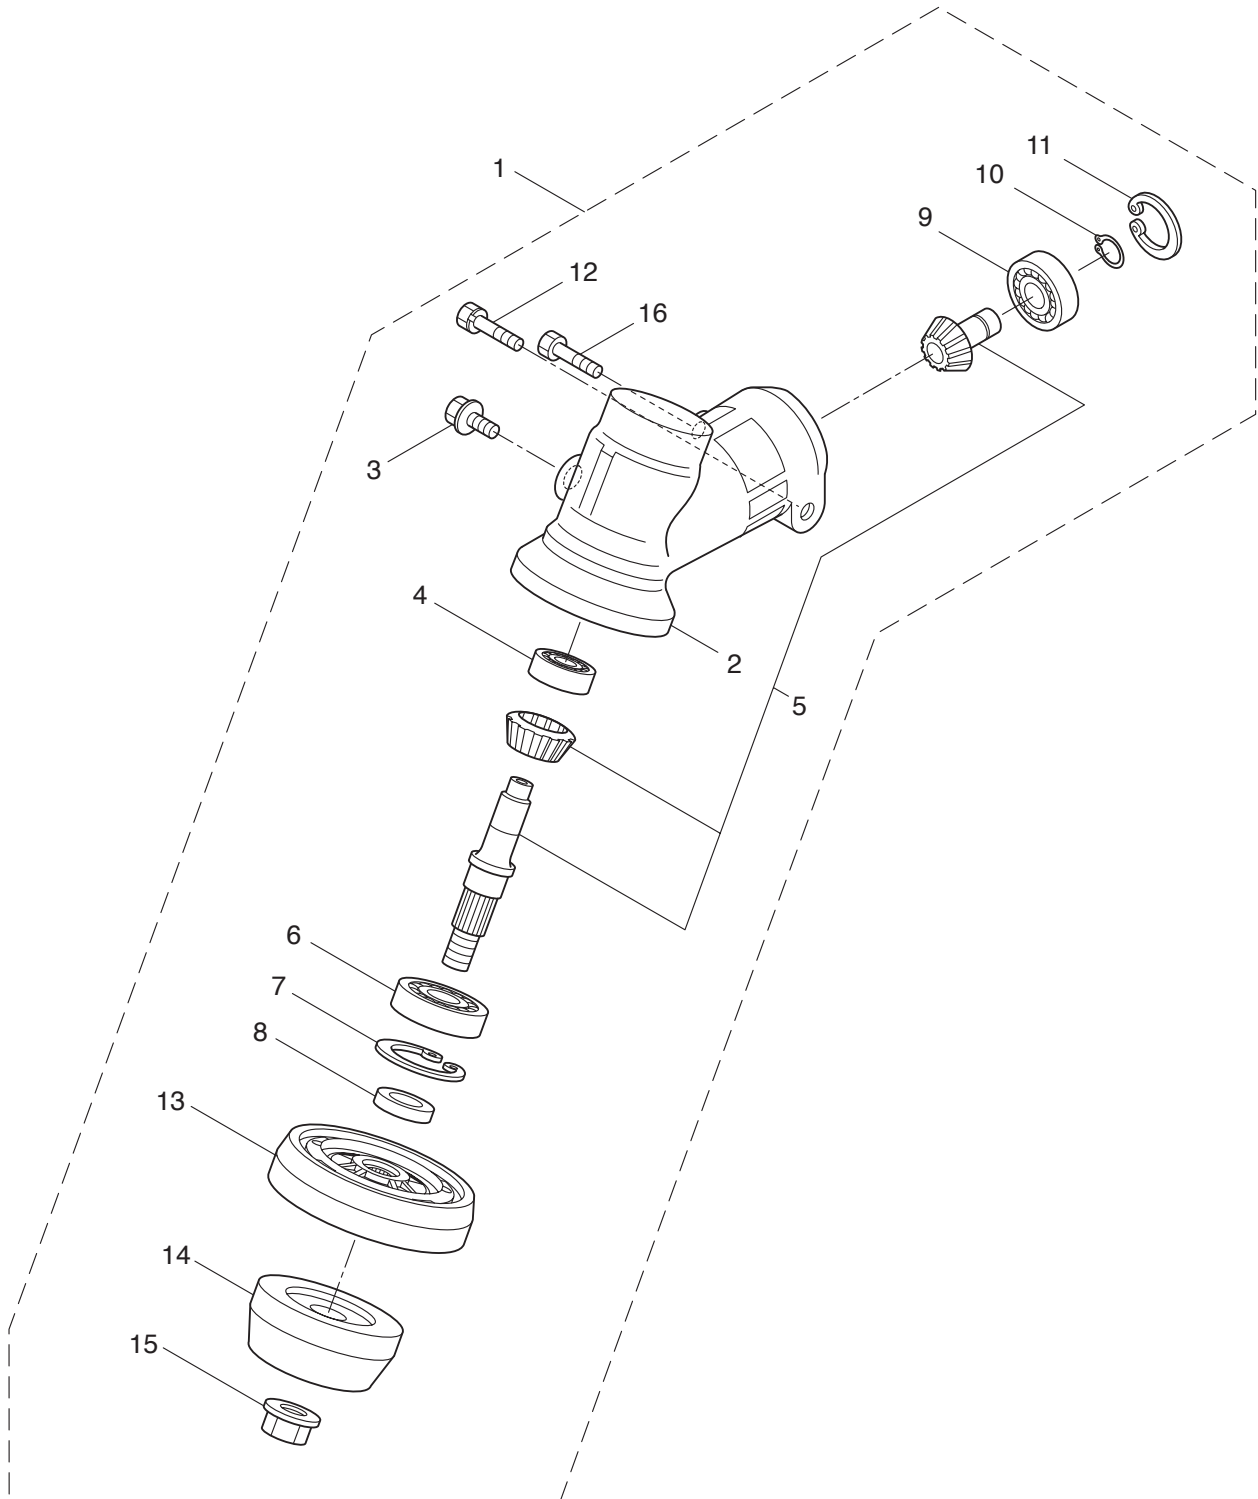

PARTS LIST

BC2300RS

CONTENTS

1. MAIN BODY	1 ~ 2
2. GEARCASE	3 ~ 4
3. ENGINE.....	5 ~ 8
4. CARBURETOR, FUEL TANK	9 ~ 10
5. ACCESSORIES	11 ~ 12

2007. 09.

P/N 522447

1. BC2300RS
MAIN BODY

Ref. No.	Part No.	Part Name	Q'ty	Remarks
1-1	363381	BC2300RS	1	
1-2	221473	Clutch Case Ass'y	1	Incl.3-5
1-3	221474	Clutch Case	1	
1-4	016405	Bearing	1	#6200ZZ
1-5	013825	Snap Ring	1	#30
1-6	096042	Bolt	1	M5X30
1-7	224123	Driveshaft Tube	1	
1-8	226399	Driveshaft Ass'y	1	
1-9	229091	Clutch Drum	1	
1-10	223153	Throttle Trigger	1	
1-11	054691	Hanging Bracket Ass'y	1	Incl.12
1-12	089738	Bolt	1	M5X15
1-13	229041	Label	1	BC2300RS
1-14	223188	Label	1	
1-15	228043	Label	1	
1-16	222454	Loop Handle Ass'y	1	Incl.17-20
1-17	222520	Loop Handle	1	
1-18	213171	Buffer	1	
1-19	222142	Screw	4	M5X28
1-20	081027	Nut	4	M5
1-21	220533	Hanging Strap Ass'y	1	
1-22	228392	Safety Cover Ass'y	1	Incl.23-25
1-23	227820	Bracket	1	
1-24	227819	Threaded Bracket	1	
1-25	092555	Bolt	2	M6X30
1-26	228301	String Cutter Ass'y	1	Incl.27-29
1-27	227823	String Cutter	1	
1-28	817002	Bolt	1	M5X20
1-29	228325	Nut	1	M5
1-30	227812	Cover Extention	1	
1-31	817002	Bolt	4	M5X20

2. BC2300RS
GEARCASE

Ref. No.	Part No.	Part Name	Q'ty	Remarks
2-1	225835	Gearcase Ass'y	1	Incl.2-16
2-2	226284	Gearcase	1	
2-3	225897	Bolt	1	M6X8
2-4	226285	Bearing	1	#626
2-5	227108	Gear Set	1	
2-6	112184	Bearing	1	#6000DDU
2-7	054676	Snap Ring	1	#26
2-8	225898	Collar	1	10X16XT2.6
2-9	226286	Bearing	1	#609ZZ
2-10	228477	Snap Ring	1	#9
2-11	140270	Snap Ring	1	#24
2-12	092561	Bolt	1	M5X25
2-13	225891	Blade Boss A	1	
2-14	225892	Blade Boss B	1	
2-15	225893	Nut	1	M8
2-16	225896	Bolt	1	M5X10